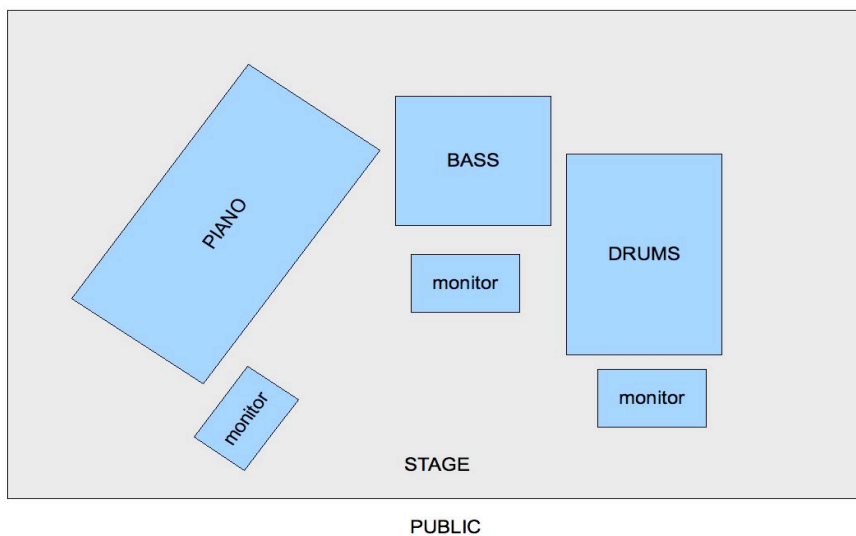

COLIN VALLON TRIO – Technical Rider

Line Up

Colin Vallon – piano
Pat Moret – bass
Samuel Rohrer - drums

Piano

1 Grand Piano* (tuned)
1 piano seat

*The artist reserve the right to use prepared piano techniques. All the prepared piano elements are studied to cause no damage to the instrument.

Bass

1 Doble Bass 3/4 (only in case of travel by flight)
1 Bass amp AER or Galien-Kruger

Drums

Components:

- -Bassdrum: 18"
- -Snare: 14"
- -Rack Toms: 10", 12"
- -Floor Tom: 14"
- -Heads : all top heads "remo ambassador, white coated" or aquarian, white coated. all bottom heads "remo ambassador transparent" or similar)
- -1 Hihat-Stand
- -3 Cymbal-stands with booms
- -1 Carpet
- -1 Drum seat

Stage plan

Small venues with a capacity of less than 50 persons do not need an amplification.

Contact bee-promotion: mobile: 0041 79 207 19 64; e-mail: office@bee-promotion.ch